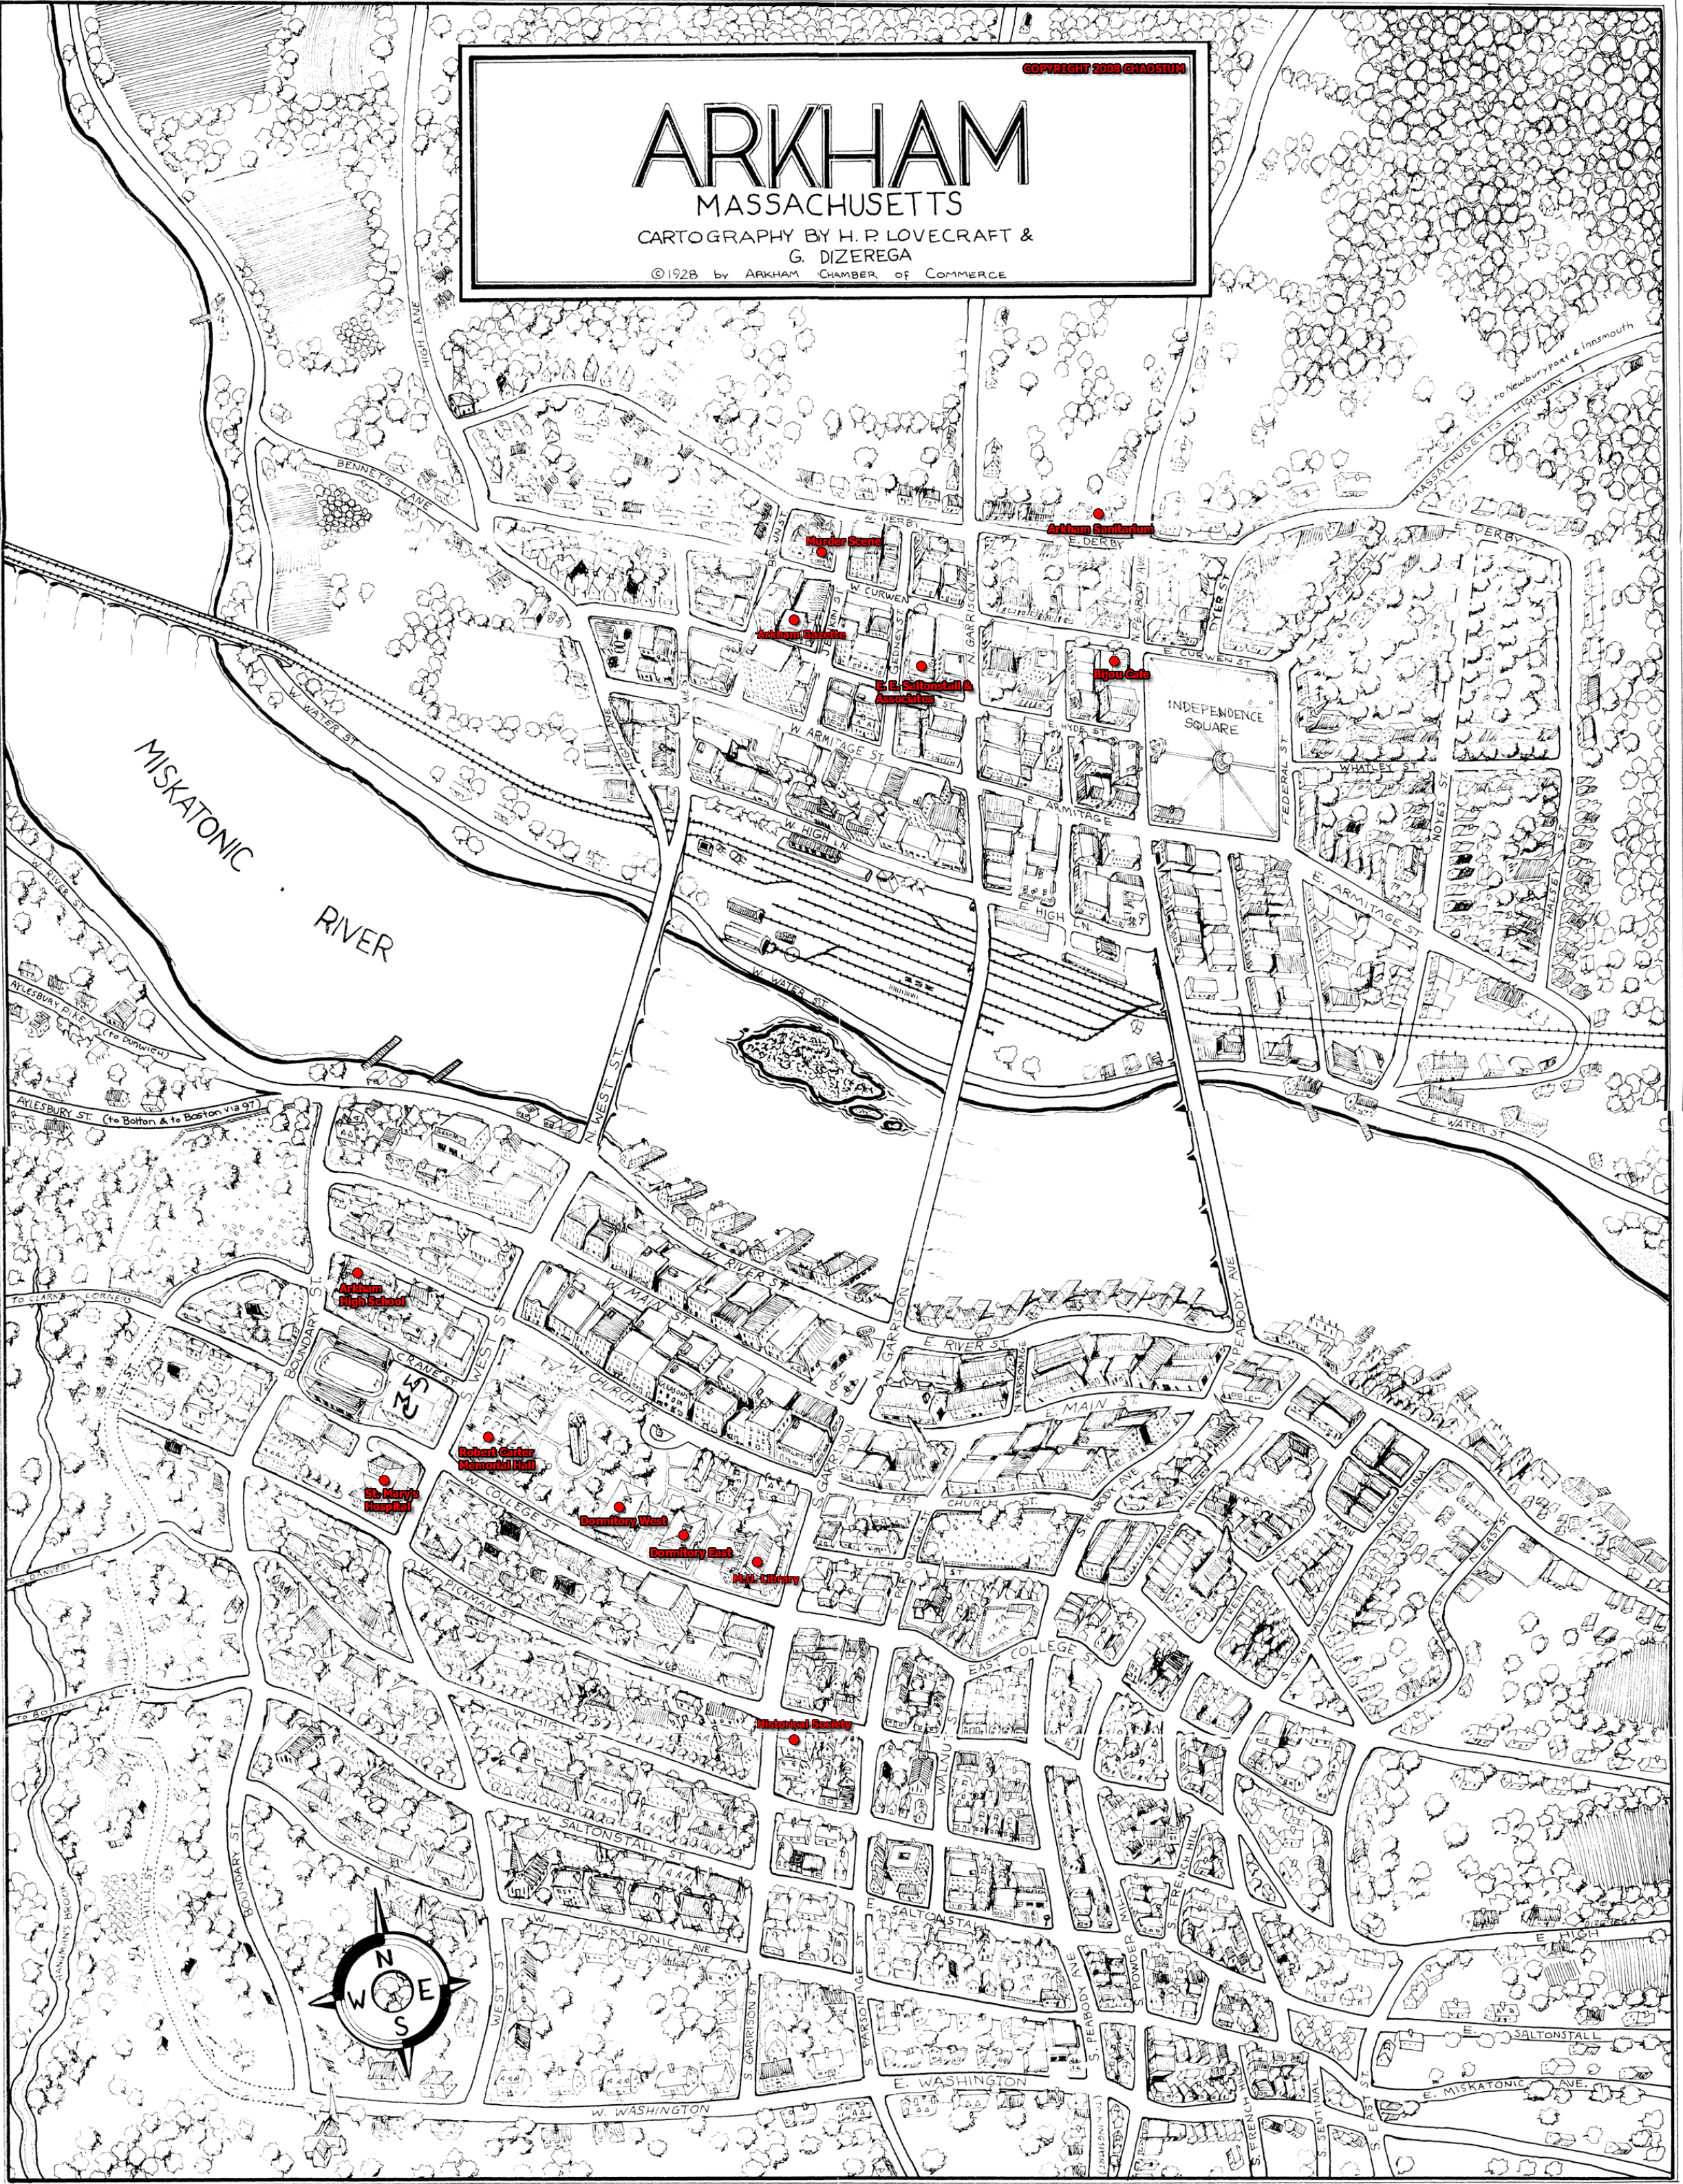

COPYRIGHT 2008 CHAOSUM

ARKHAM

MASSACHUSETTS

CARTOGRAPHY BY H. P. LOVECRAFT &
G. DIZEREGA

©1928 by ARKHAM CHAMBER OF COMMERCE

MISKATONIC RIVER

INDEPENDENCE SQUARE